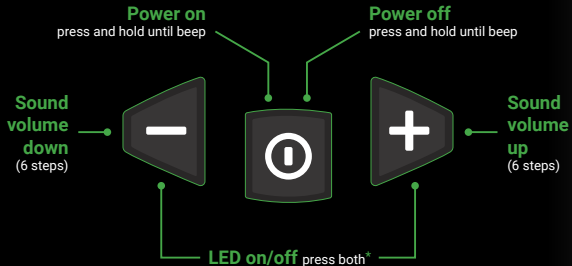

Quick Guide

Sordin Supreme Pro-X, Pro-X LED

SORDIN

Sordin **HEAR²**
HIGH END AUDIO REPRODUCTION

Basic settings

* Sordin Supreme Pro-X LED models only

Switch between audio profiles

HUNTING

Hunting is the main audio profile for general purposes. The sound image is optimized for a normal hunting day, balancing clear ambient sound such as speech with comfortable low-noise audio.

SHOOTING

Shooting is a comfort profile with lower gain and a narrower audible frequency spectrum. Perfect when normal situational awareness is sufficient, e.g. in shooting training at the range.

FOCUS

Focus is your full-alert profile. It features high amplification and a wider frequency spectrum for highest situational awareness. Use this audio profile e.g. in the hunting tower to shapen your senses before your shot.