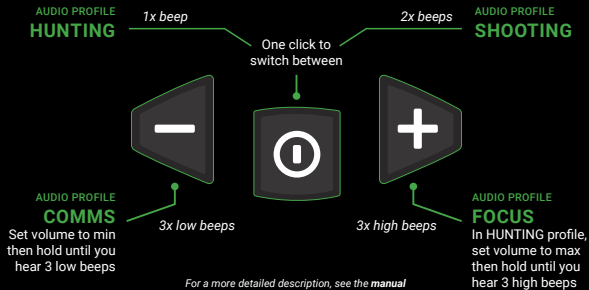

Quick Guide

Sordin Supreme Pro-X, Pro-X LED

SORDIN

Sordin **HEAR²**
HIGH END AUDIO REPRODUCTION

Basic settings

* Sordin Supreme Pro-X LED models only

Switch between audio profiles

HUNTING

Hunting is the main audio profile for general purposes. The sound image is optimized for a normal hunting day, balancing clear ambient sound such as speech with comfortable low-noise audio.

SHOOTING

Shooting is a comfort profile with lower gain and a narrower audible frequency spectrum. Perfect when normal situational awareness is sufficient, e.g. in shooting training at the range.

FOCUS

Focus is your full-alert profile. It features high amplification and a wider frequency spectrum for highest situational awareness. Use this audio profile e.g. in the hunting tower to shapen your senses before your shot.